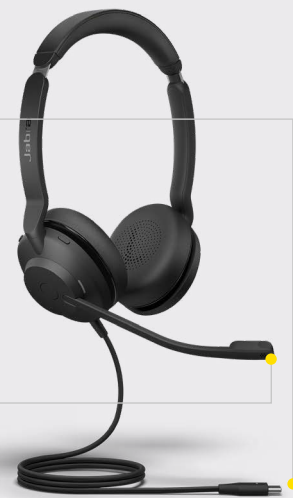

HOW TO START

Plug the Jabra Evolve2 30 into either a USB-A or USB-C port on your computer (depending on the USB variant of the headset).

Position the microphone near your mouth.

HOW TO USE

🔊+ Press x1

⏩ Press and hold for 1 sec

⏸ Press x1

🔊- Press x1

⏪ Press and hold for 1 sec

🔊- | 🔊+ Press volume + and volume - at same time to turn busylight on/off

🔊 | 📞 Press x1 during a call

🔊 | 📞 Press x1

	FEATURES	BENEFITS
Connectivity	USB-A or USB-C connectivity Certifications	Plug-and-play connectivity to your computer or mobile device via USB-A or USB-C Leading UC vendors
Audio	Microphone Noise-isolating design Speakers	2-microphone technology for great call performance Instant noise isolation for improved focus in noisy surroundings Professional-grade 28mm speakers deliver great sound for an exceptional audio experience
Ease of use	Busylight Call management	Integrated busylight turns on automatically when you're on a call, acting as a do-not-disturb sign and protecting your focus Answer/reject calls; increase/decrease speaker volume; mute
Variants	UC and MS variants Wearing style	Choose from UC or MS Teams variants Available in stereo and mono variants
Compatibility	Leading UC vendors