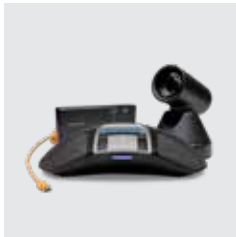

KONFTEL C20EGO

For small meeting rooms. 4K camera with 105° image angle, Konftel Ego speakerphone with OmniSound® and Konftel OCC Hub.

KONFTEL C2055

For medium-size meeting rooms. 4K camera with 105° image angle, Konftel 55 speakerphone with OmniSound® and Konftel OCC Hub.

KONFTEL C2055Wx

For medium-size meeting rooms. 4K camera with 105° image angle, Konftel 55Wx expandable speakerphone with OmniSound® and Konftel OCC Hub.

KONFTEL C5055Wx

For medium and large meeting rooms. An outstanding PTZ camera, Konftel 55Wx expandable speakerphone with OmniSound® and Konftel OCC Hub.

KONFTEL C50300Wx HYBRID

For medium and large meeting rooms. An outstanding PTZ camera, Konftel 300Wx wireless DECT conference phone (without base) with OmniSound® and Konftel OCC Hub.

KONFTEL C50300 ANALOG HYBRID

For medium and large meeting rooms. An outstanding PTZ camera, Konftel 300 analog conference phone with OmniSound® and Konftel OCC Hub.

KONFTEL C50300IPx HYBRID

For medium and large meeting rooms. An outstanding PTZ camera, Konftel 300IPx SIP conference phone with OmniSound® and Konftel OCC Hub.